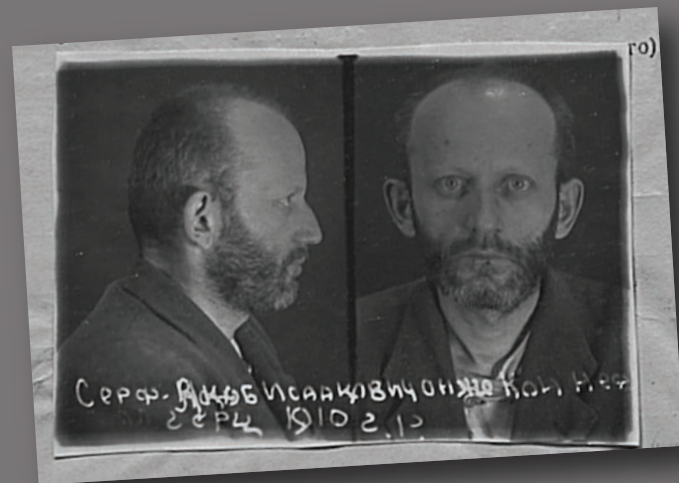

# Literary Estate as Mirror of Persecution: The Restitution Case of the Yiddish Poet Naftali Hertz Kon